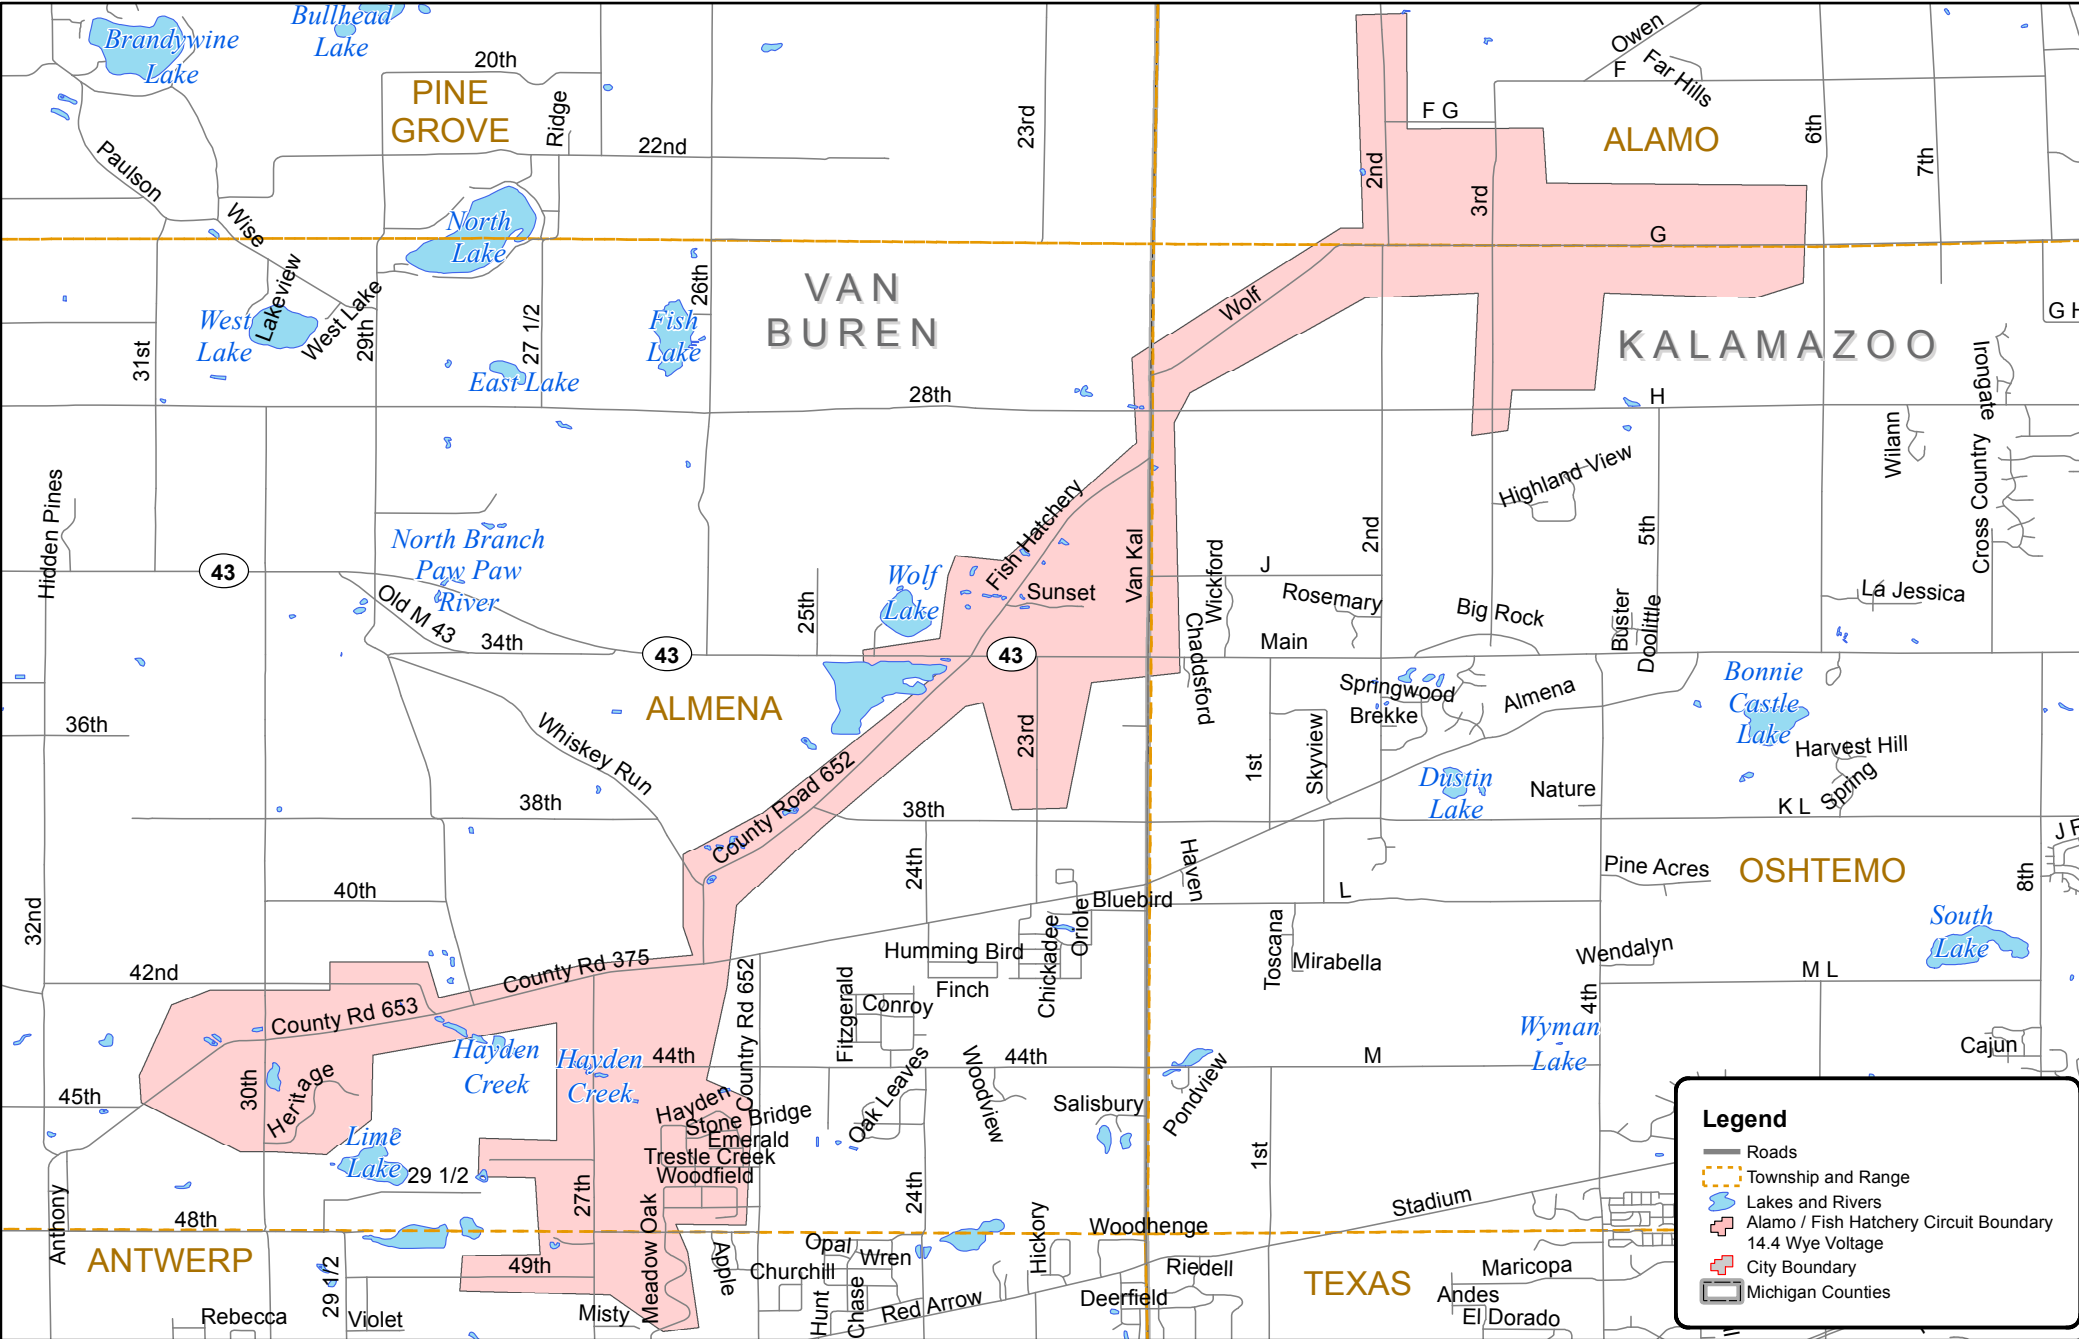

Alamo / Fish Hatchery 14.4 Wye Voltage Circuit Boundary

Legend

- Roads
- Township and Range
- Lakes and Rivers
- Alamo / Fish Hatchery Circuit Boundary 14.4 Wye Voltage
- City Boundary
- Michigan Counties