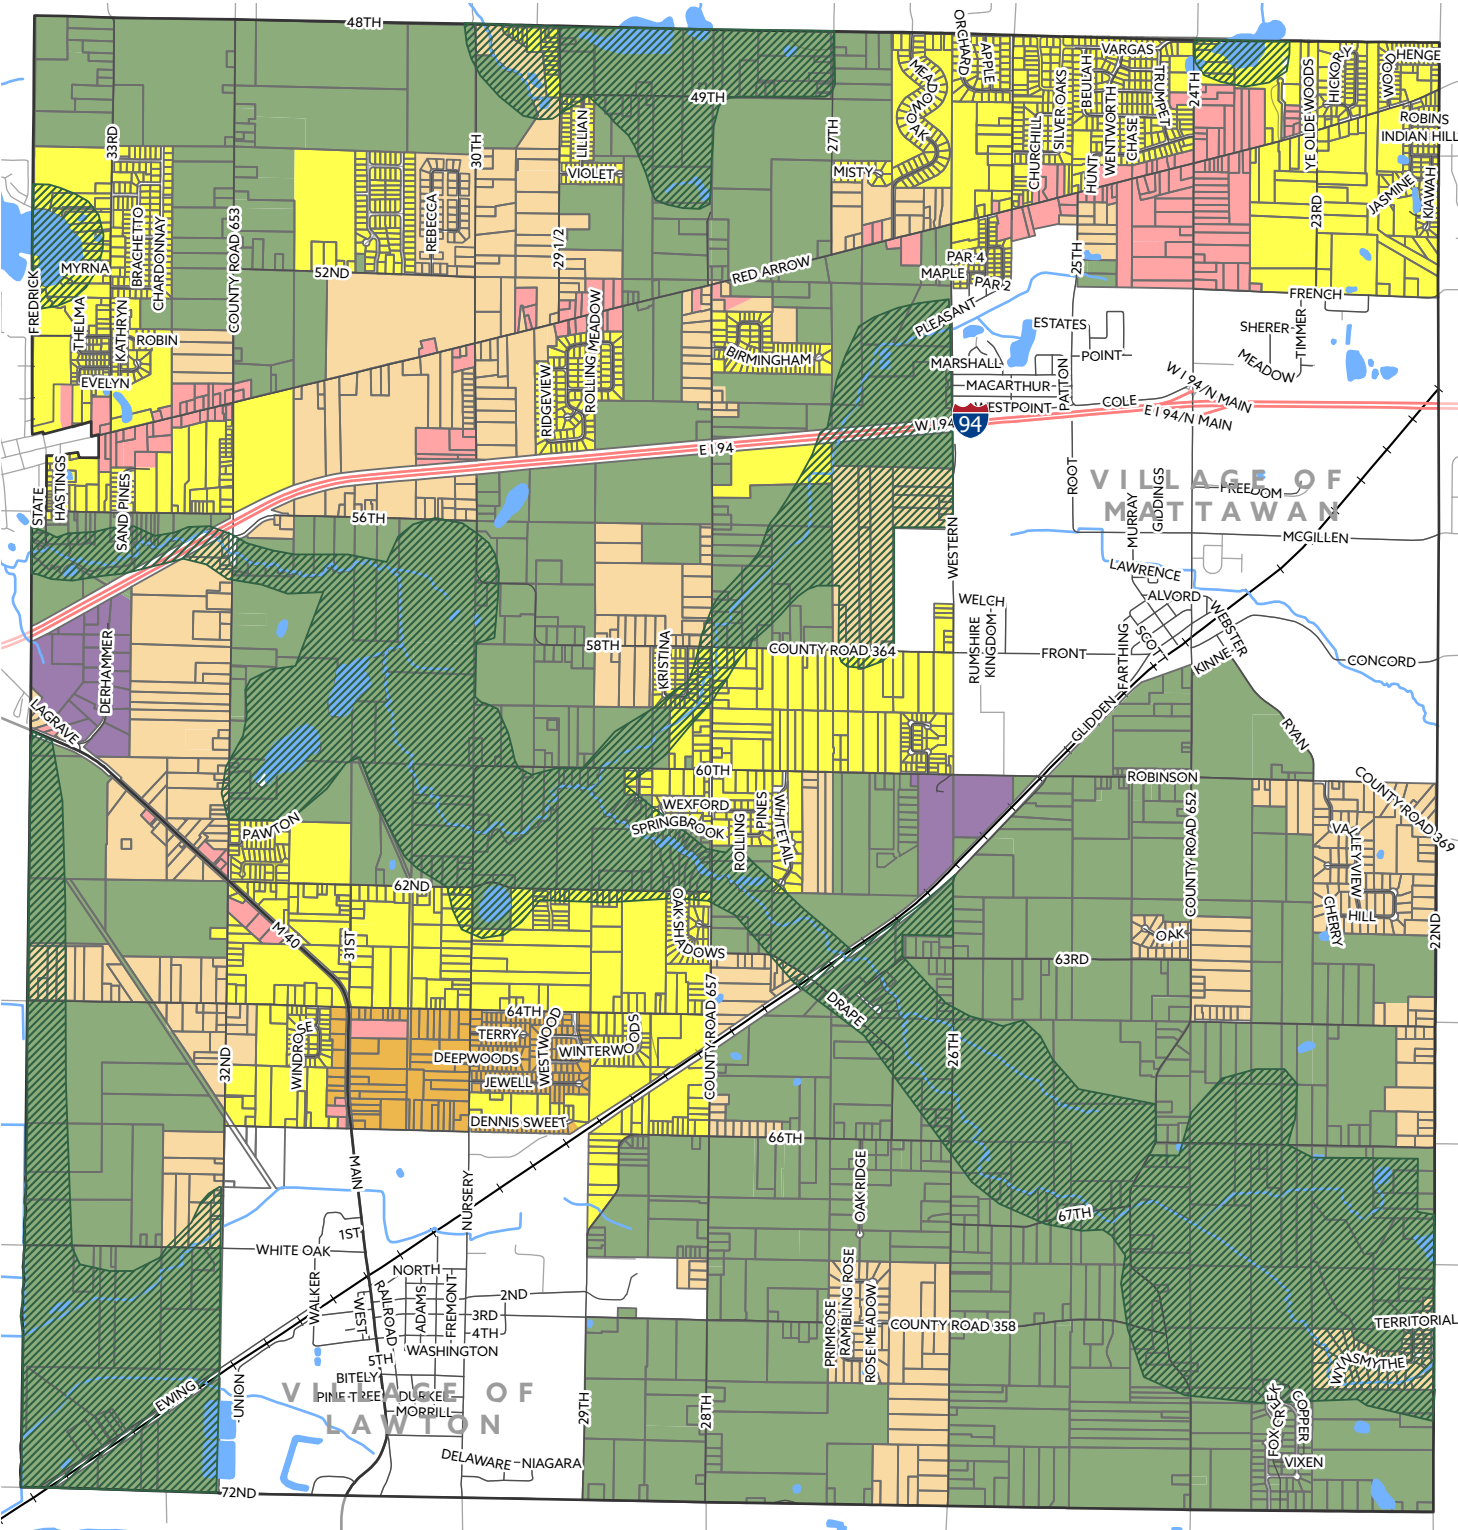

# Antwerp Township

Van Buren County, Michigan

Adopted: February 8, 2011  
Last amended October 11, 2022, effective  
October 27, 2022

## Zoning Map

- Municipal Boundary
- Environmental Protection Overlay
- AG - Agricultural & Open Space Residential
- R1 - Rural Estate Residential
- R2 - Single Family Residential
- R3 - Single & Multiple-Family Residential
- GC - General Commercial
- LI - Light Industrial

CO - Commercial Overlay District applies to all properties with frontage on M-40 or Red Arrow Highway except those parcels zoned GC - General Commercial.

**williams&works**  
engineers | surveyors | planners

Source: State of Michigan, Van Buren County